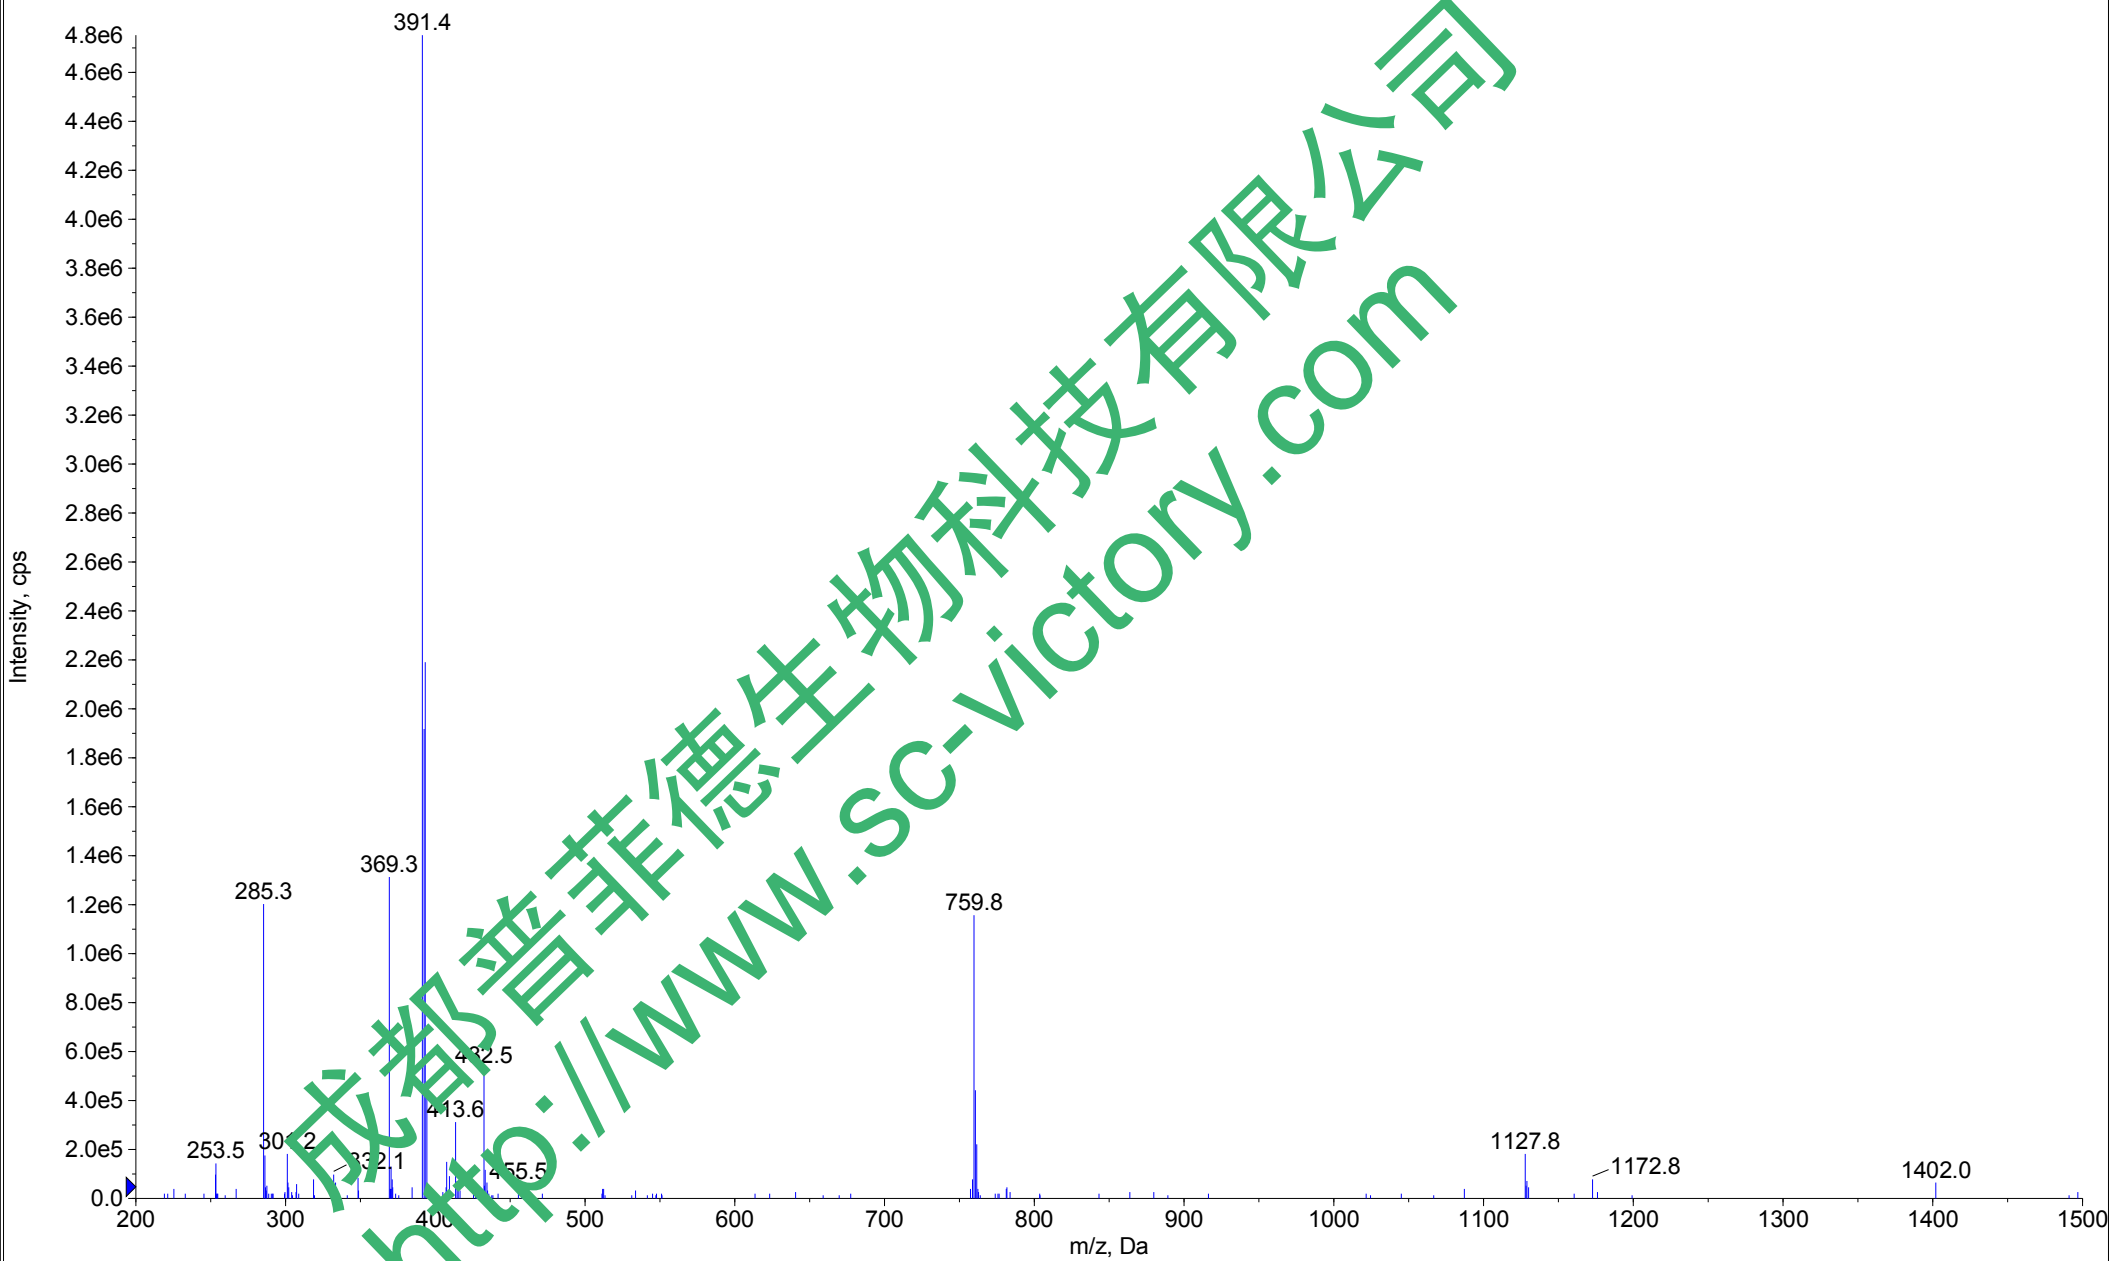

+Q1: 4.678 min from Sample 9 (jianghuangsu) of DataSET1.wiff (Turbo Spray), Centroided

Max. 4.8e6 cps

成都普菲德生物科技有限公司
http://www.sc-victory.com